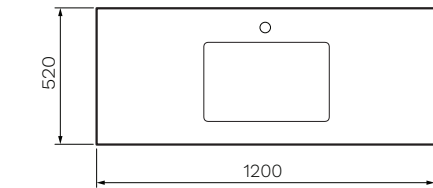

Arrivo 1200 Floor Cabinet and Wash Basin

Product Code: AR-1200-X

(see colour codes below)

The Arrivo Floor Cabinet and Wash Basin provides both optimum craftsmanship and luxurious design. The sophisticated, solid Natural Veneer and Natural Marble Bench Top provide beauty and functionality. The premium luxury soft function drawer ensures easy and efficient operation.

Dimensions — 1200 x 520 x 838mm

Doors / Drawers — 2 Drawers

Tap Holes — 1

Overflow — Integrated

Basin — Single undercounter ceramic

Waste Outlet — 32mm Universal Plug & Waste to be ordered separately (TA3240 or TA4032)