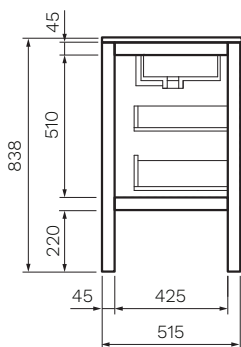

Arrivo 1200 Floor Cabinet and Wash Basin

Product Code: AR-1200-X

(see colour codes below)

The Arrivo Floor Cabinet and Wash Basin provides both optimum craftsmanship and luxurious design. The sophisticated, solid Natural Veneer and Natural Marble Bench Top provide beauty and functionality. The premium luxury soft function drawer ensures easy and efficient operation.

Dimensions — 1200 x 520 x 838mm

Doors / Drawers — 2 Drawers

Tap Holes — 1

Overflow — Integrated

Basin — Single undercounter ceramic

Waste Outlet — 32mm Universal Plug & Waste to be ordered separately (TA3240 or TA4032)