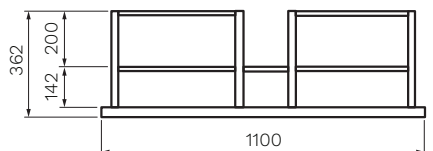

Arrivo 1200 Floor Cabinet and Wash Basin

Product Code: AR-1200-X

(see colour codes below)

The Arrivo Floor Cabinet and Wash Basin provides both optimum craftsmanship and luxurious design. The sophisticated, solid Natural Veneer and Natural Marble Bench Top provide beauty and functionality. The premium luxury soft function drawer ensures easy and efficient operation.

Dimensions — 1200 x 520 x 838mm

Doors / Drawers — 2 Drawers

Tap Holes — 1

Overflow — Integrated

Basin — Single undercounter ceramic

Waste Outlet — 32mm Universal Plug & Waste to be ordered separately (TA3240 or TA4032)