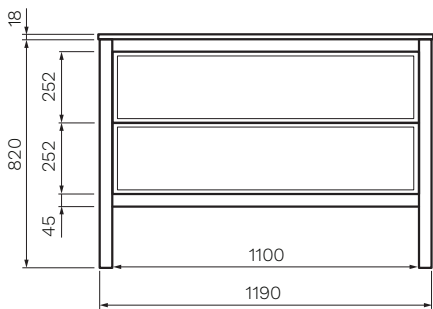

Arrivo 1200 Floor Cabinet and Wash Basin

Product Code: AR-1200-X

(see colour codes below)

The Arrivo Floor Cabinet and Wash Basin provides both optimum craftsmanship and luxurious design. The sophisticated, solid Natural Veneer and Natural Marble Bench Top provide beauty and functionality. The premium luxury soft function drawer ensures easy and efficient operation.

Dimensions — 1200 x 520 x 838mm

Doors / Drawers — 2 Drawers

Tap Holes — 1

Overflow — Integrated

Basin — Single undercounter ceramic

Waste Outlet — 32mm Universal Plug & Waste to be ordered separately (TA3240 or TA4032)